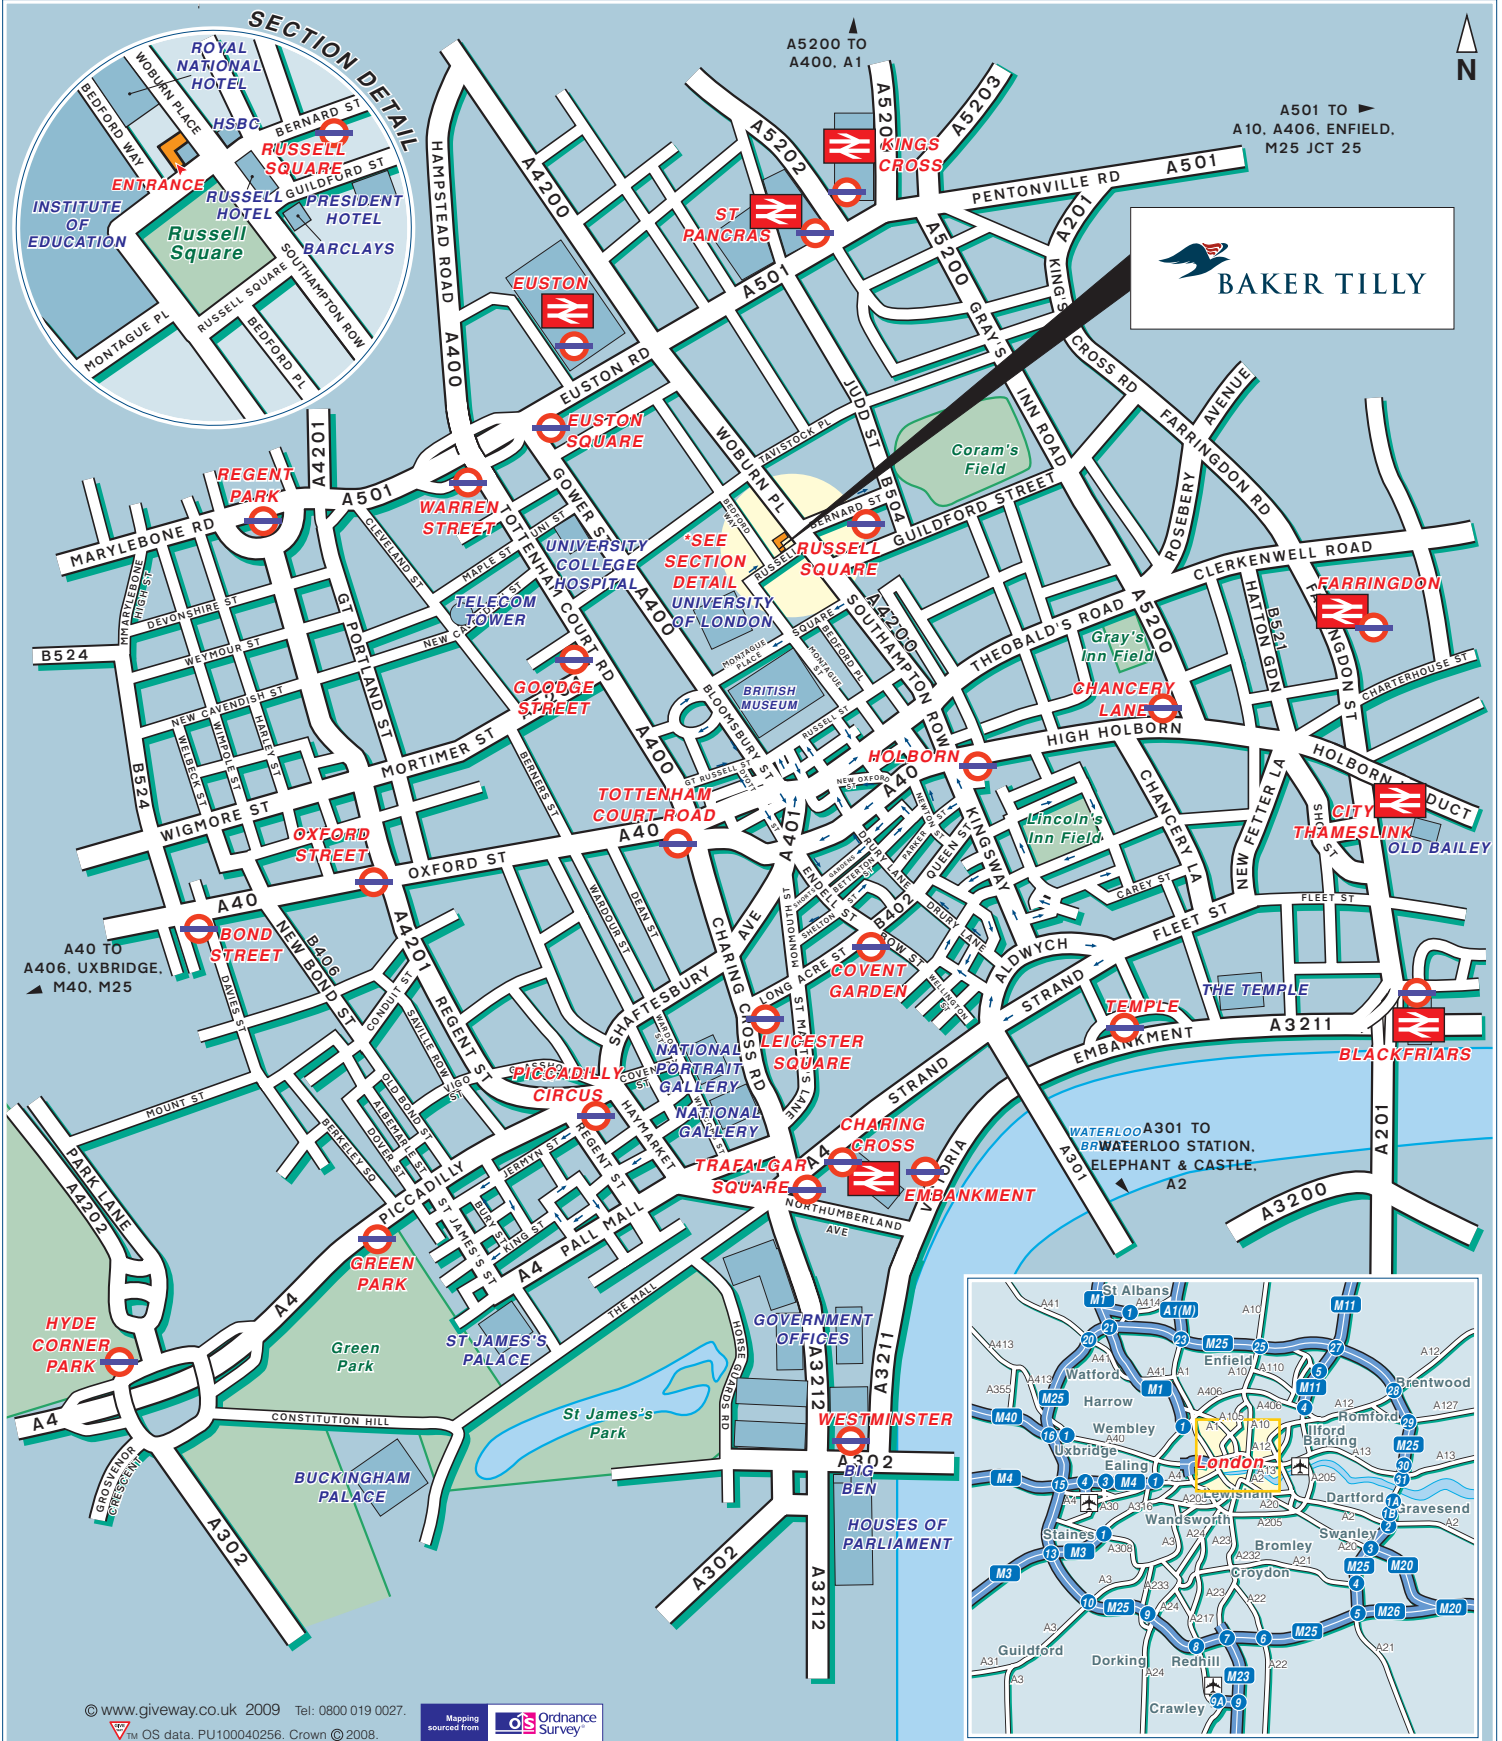

BAKER TILLY

Public Transport

By Rail, Kings Cross Station. Is a 10 minute walk away. For information on train operators and times phone National Rail Enquiries on 0845 7484950.

By Underground, Russell Square Station. Is a short walk away.

By Air, Heathrow Airport & London City Airport. Both are approximately 30 minutes drive away.

Baker Tilly
Russell Square House, 10-12 Russell Square, London WC1B 5EH

Tel: 020 7002 8700

© www.giveaway.co.uk 2009 Tel: 0800 019 0027. OS data. PU100040256. Crown © 2008.